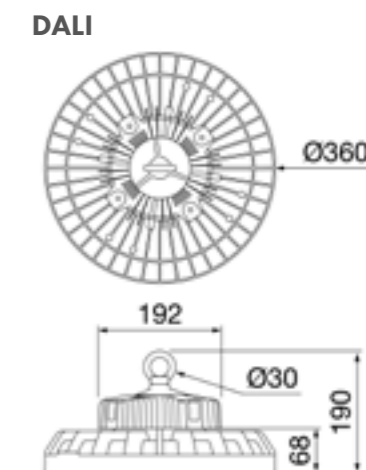

AFMETINGEN