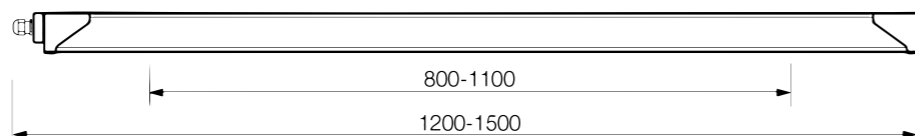

ELIA WL

ELIA WL is een nieuw waterdicht armatuur uit de ELIA serie van Gewiss. Het armatuur is zeer geschikt voor renovatie door het gemak waarmee het kan worden geplaatst in plaats van de oude verlichting. Het armatuur is scherp geprijsd en van goede kwaliteit.

De ELIA WL is strak vormgegeven, heeft IP66, een impactbestendigheid van IK08 en een lange levensduur van 50.000 uur (L80B50). De garantie van 5 jaar biedt de zekerheid dat het armatuur u niet in de steek zal laten. En met een flikkering van minder dan 1% en efficiëntie van 122lm / W heeft u ook een erg mooi resultaat.

MAKKELIJK TE PLAATSEN

Zeer flexibel te plaatsen; geschikt voor plafond, muur en gependelde plaatsing met de bijgeleverde accessoires. De armaturen kunnen door-bedraad worden (met uitzondering van verticaal geplaatste armaturen).

SNELLE RETURN ON INVESTMENT

Door de lage kosten en de efficiëntie van dit armatuur heeft u de investering snel terug verdient.

Voorbeeld berekening:

Terugverdientijd van een industrieel project

- Vervanging van 60 conventionele armaturen.
- Bedrijfstijd: 10 uur per dag, 260 dagen per jaar.
- Energiekostenbron: Eurostat 2017

ELIA WL Opale afscherming met CRI>80				
IP66	IK08	4000K	54.000u	L80B50
Artikelnummer	Lumen/W	Lengte	Type	Bruto prijs
GWS2336P	4500/37	1200mm	Stand alone	€121,38
GWS2358P	5700/47	1500mm	Stand alone	€129,55
GWS2336PL	4500/37	1200mm	Doorbedrading	€140,06
GWS2358PL	5700/47	1500mm	Doorbedrading	€148,23
GWS2336PE	4500/42	1200mm	Stand alone - Emergency	€490,21
GWS2358PE	5700/52	1500mm	Stand alone - Emergency	€525,22

Ook leverbaar met Dali 3000K en 6500K op aanvraag

ELIA HIGH BAY