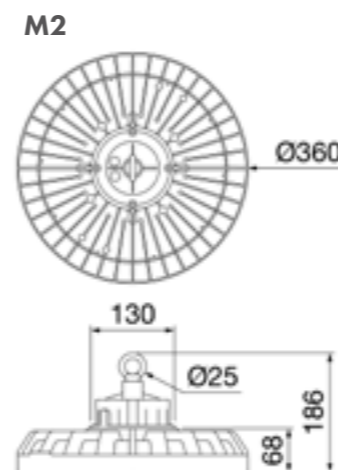

AFMETINGEN