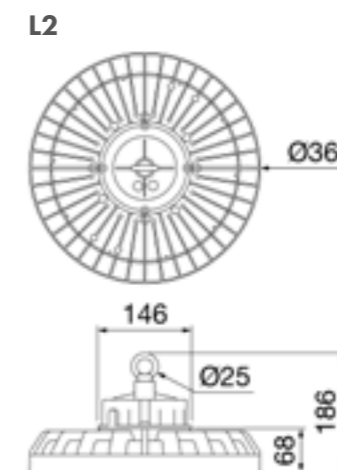

AFMETINGEN